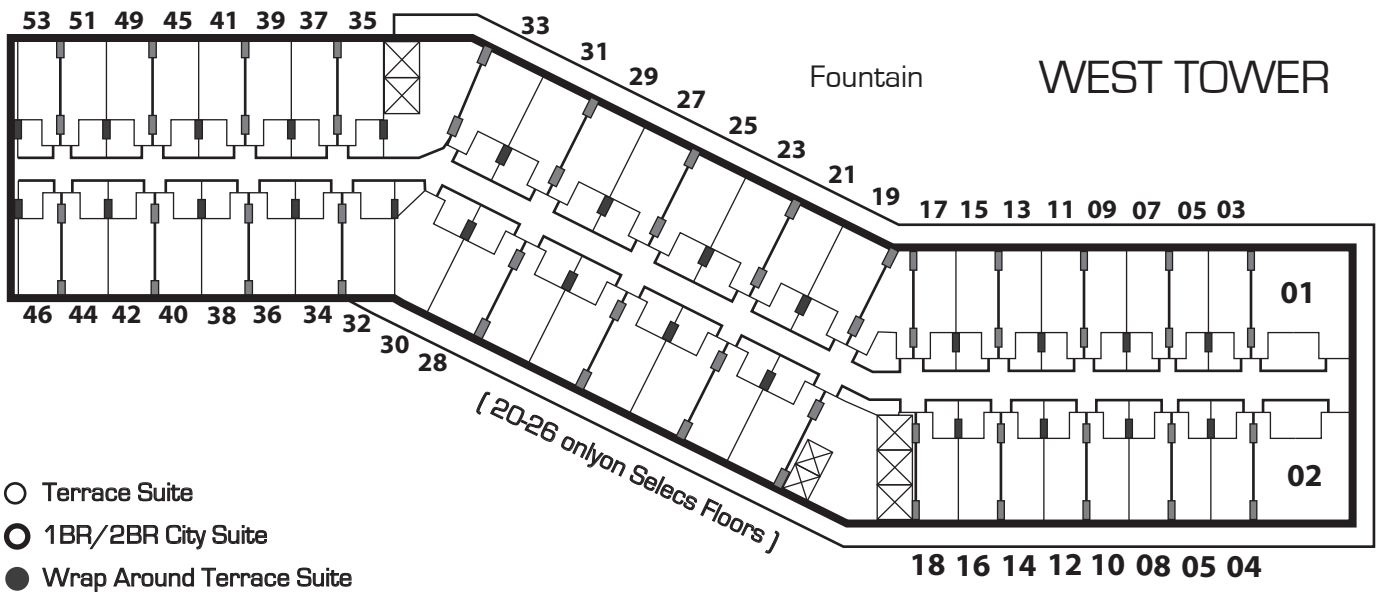

Bellagio

BELLAGIO [North]

Fountains

ES/OF = full sleeper, only '85 type actually has sleeper - '91 type does not

EAST TOWER

WE - 00 = queen steeper, only '31 type actualy nas sleeper - '18 type doesn't

WE/S1 = 55 series flrs 17-27 (total = 12)
WE/S2 = 53 series flrs 28-59 (total = 32)

Terrace Studio w/Queens : Floors 41-59
QV : '05 - '17 series (odd only)
QN : '06 - '14, '28 - '30 series (even only)
'20 - '22 series (floors 50 - 59 only)
except 4506, 522, 5322

City Center [South]