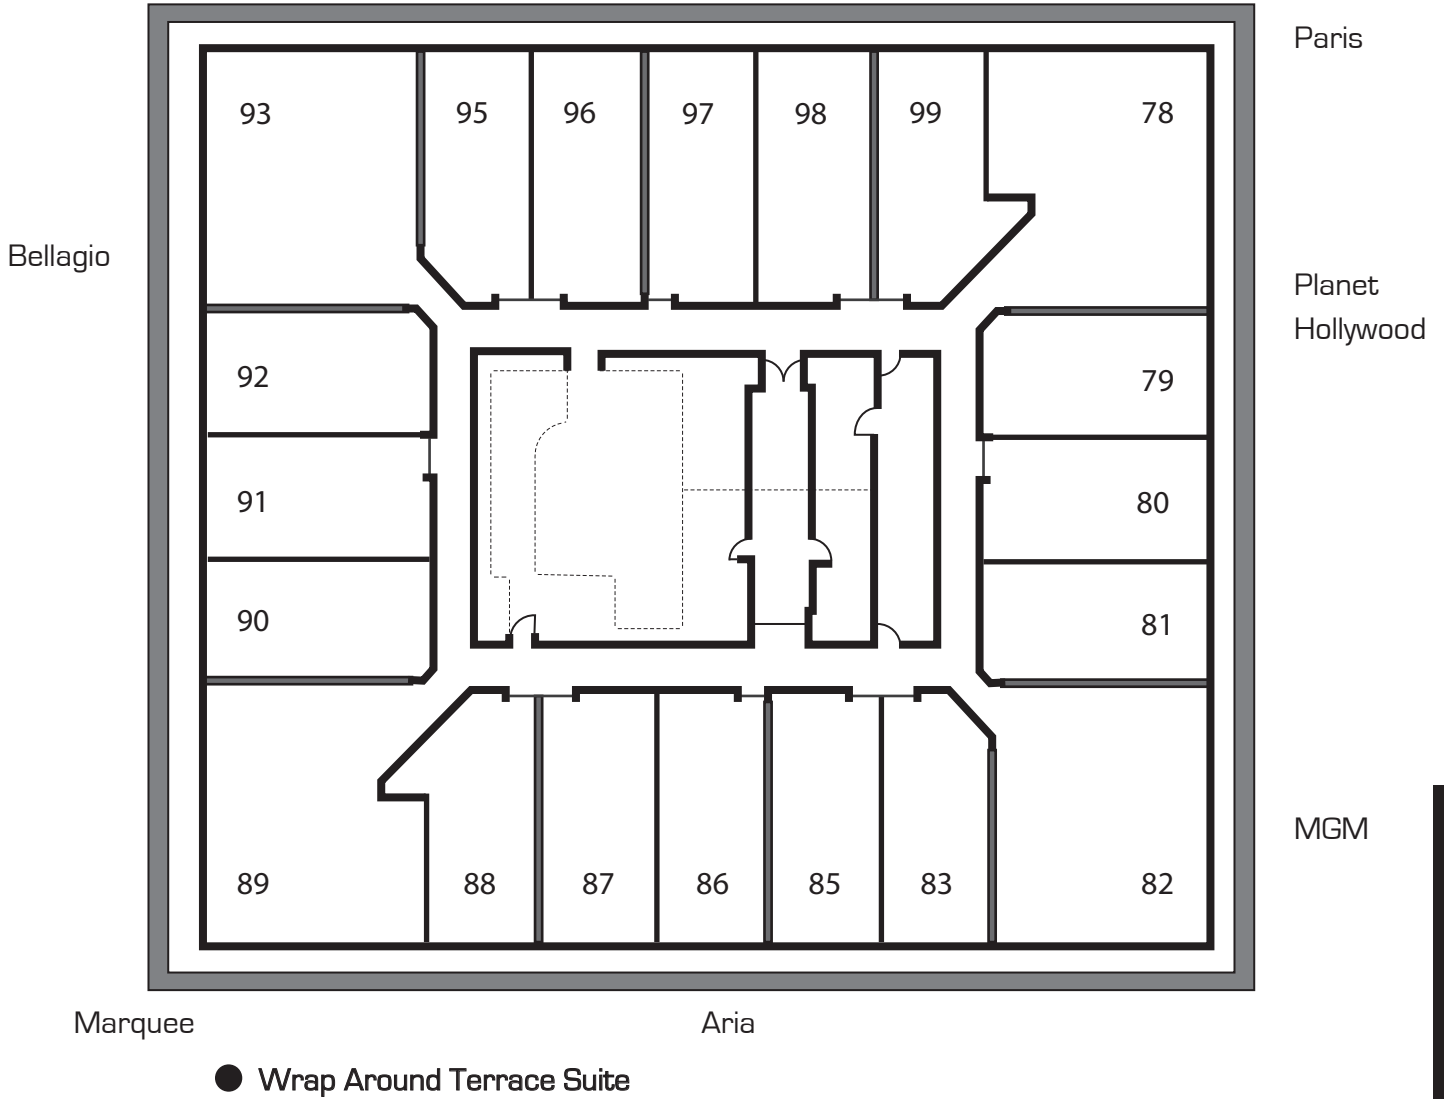

ES/OF = full sleeper, only '85 type actually has sleeper - '91 type does not

EAST TOWER

WE - 00 = queen steeper, only '31 type actualy nas sleeper - '18 type doesn't

WE/S1 = 55 series flrs 17-27 (total = 12)
 WE/S2 = 53 series flrs 28-59 (total = 32)

Terrace Studio w/Queens : Floors 41-59
 QV : '05 - '17 series (odd only)
 QN : '06 - '14, '28 - '30 series (even only)
 '20 - '22 series (floors 50 - 59 only)
 except 4506, 522, 5322