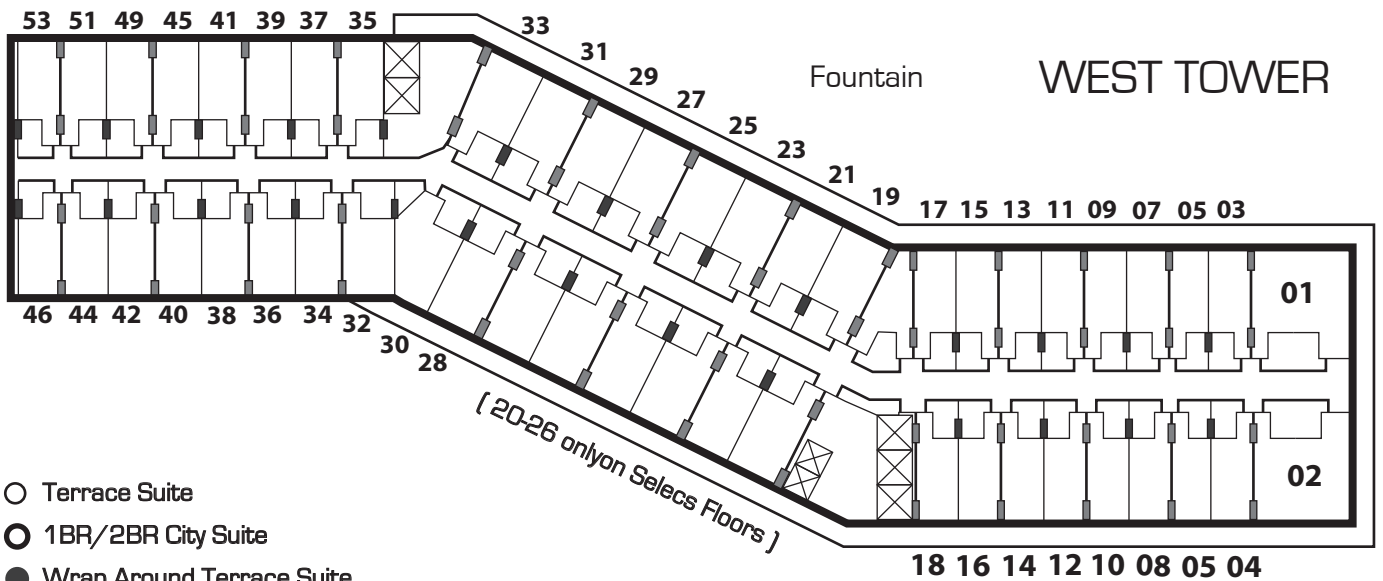

ES/OF = full sleeper, only '85 type actually has sleeper - '91 type does not

EAST TOWER

WE - 00 = queen steeper, only '31 type actualy nas sleeper - '18 type doesn't

WE/S1 = 55 series flrs 17-27 (total = 12)
 WE/S2 = 53 series flrs 28-59 (total = 32)

Terrace Studio w/Queens : Floors 41-59
 QV : '05 - '17 series (odd only)
 QN : '06 - '14, '28 - '30 series (even only)
 '20 - '22 series (floors 50 - 59 only)
 except 4506, 522, 5322