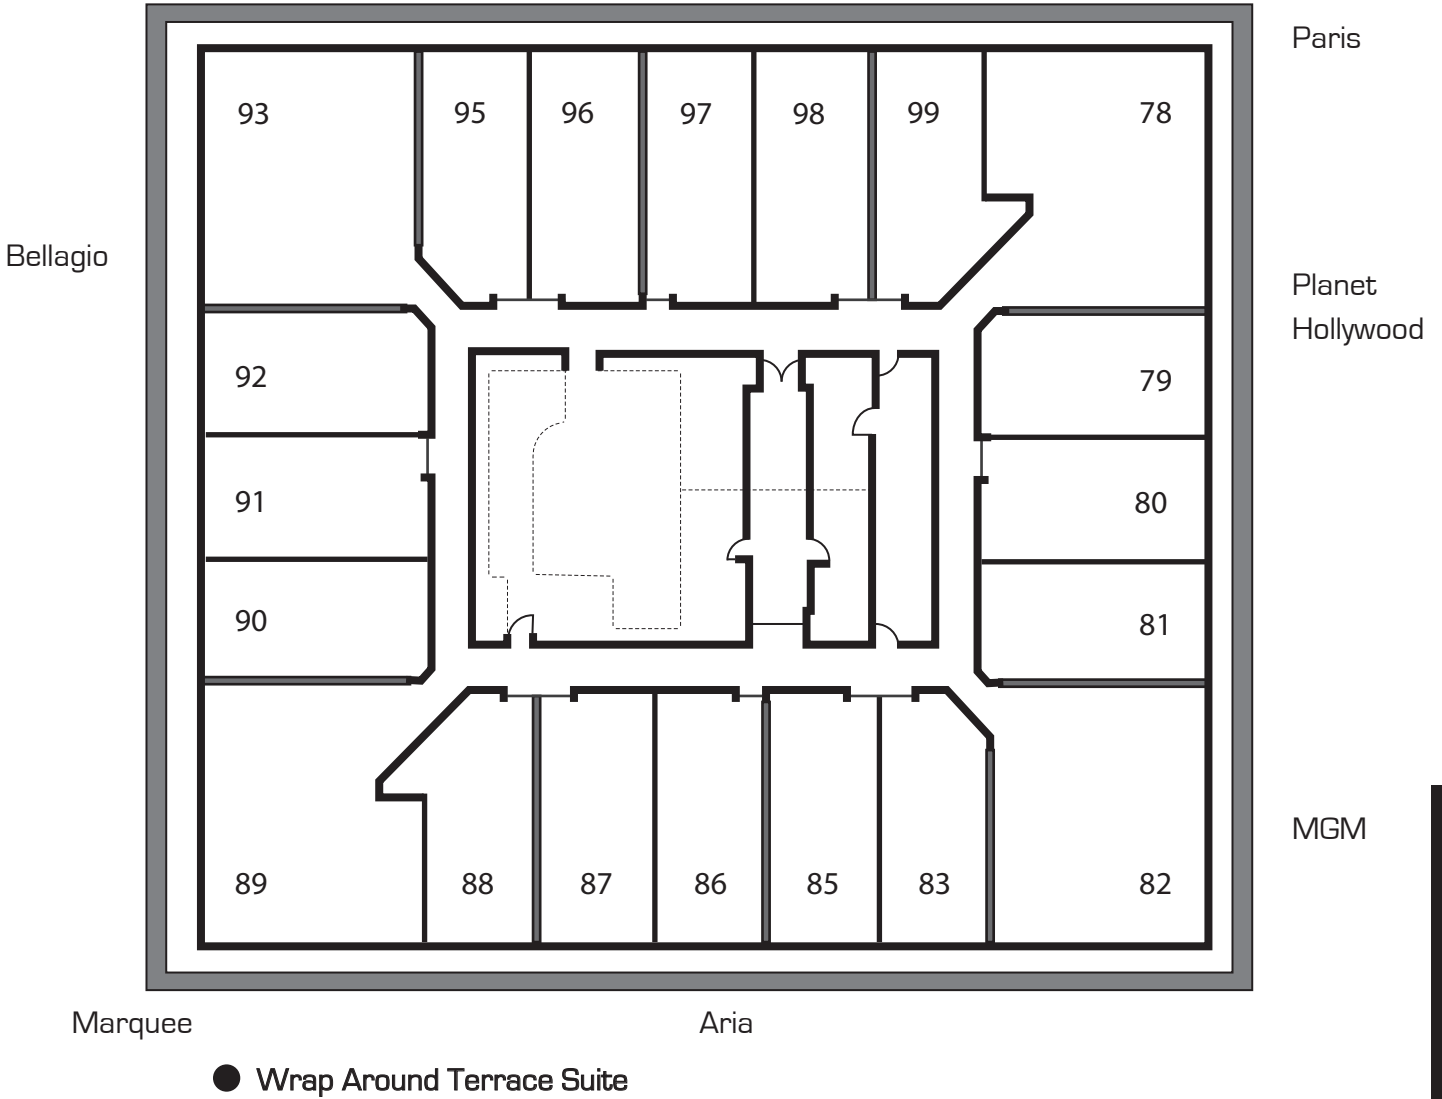

Bellagio

BELLAGIO [North]

Fountains

ES/OF = full sleeper, only '85 type actually has sleeper - '91 type does not

EAST TOWER

WE - 00 = queen steeper, only '31 type actualy nas sleeper - '18 type doesn't

WE/S1 = 55 series flrs 17-27 (total = 12)
WE/S2 = 53 series flrs 28-59 (total = 32)

Terrace Studio w/Queens : Floors 41-59
QV : '05 - '17 series (odd only)
QN : '06 - '14, '28 - '30 series (even only)
'20 - '22 series (floors 50 - 59 only)
except 4506, 522, 5322

City Center [South]